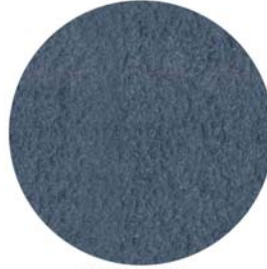

LIGHT GREY

MINERAL

FRENCH GREY

GUNMETAL

BLUESTONE

CHARCOAL

DEEP OCEAN

OFF WHITE

TRAVERTINE

LIGHT BARLEY

MERINO

SERENGETTI

BARLEY

MOCHA

FOSSIL

TRUFFLE

BUSHLAND

REPTILE

SANDY BEIGE

LIGHTSTONE

SANDSTONE

COFFEE

LIGHT TERRACOTTA

DARK TERRACOTTA

CONTEMPORARY COLOUR RANGE

IMPORTANT NOTICE
Colours on this chart are represented as closely as possible to the finished product. Variations in shading may occur, depending on the job conditions and finishing practice. Designer Concrete colours shown on this chart are specifically formulated for use in installation of decorative concrete, where strong, lasting colours are required.