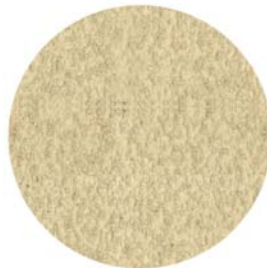

LIGHT GREY

MINERAL

FRENCH GREY

GUNMETAL

BLUESTONE

CHARCOAL

DEEP OCEAN

OFF WHITE

TRAVERTINE

LIGHT BARLEY

MERINO

SERENGETTI

BARLEY

MOCHA

FOSSIL

TRUFFLE

BUSHLAND

REPTILE

SANDY BEIGE

LIGHTSTONE

SANDSTONE

COFFEE

LIGHT TERRACOTTA

DARK TERRACOTTA

CONTEMPORARY COLOUR RANGE

IMPORTANT NOTICE
Colours on this chart are represented as closely as possible to the finished product. Variations in shading may occur, depending on the job conditions and finishing practice. Designer Concrete colours shown on this chart are specifically formulated for use in installation of decorative concrete, where strong, lasting colours are required.