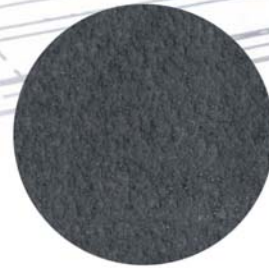

LIGHT GREY

MINERAL

FRENCH GREY

GUNMETAL

BLUESTONE

CHARCOAL

DEEP OCEAN

OFF WHITE

CONTEMPORARY COLOUR RANGE

IMPORTANT NOTICE
Colours on this chart are represented as closely as possible to the finished product. Variations in shading may occur, depending on the job conditions and finishing practice. Designer Concrete colours shown on this chart are specifically formulated for use in installation of decorative concrete, where strong, lasting colours are required.