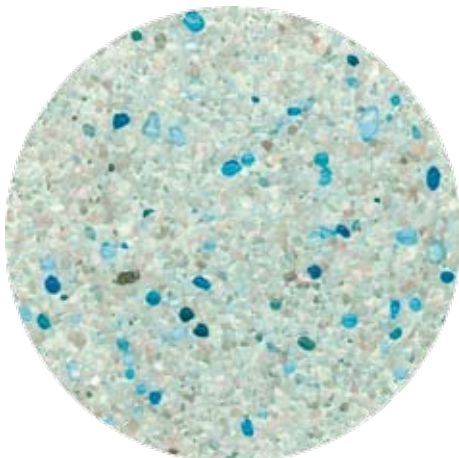

DESIGNER POOL COATINGS - PR 300

Noosa

Palm Beach

Black Point

Surfers

Bondi

Byron Bay

This is only a sample of the Designer Pool Coatings product range. Please contact your local distributor for further details.

IMPORTANT NOTICE: Sample colours may vary from the actual product.

Site conditions & surrounds may influence the colour achieved along with application and finishing techniques.