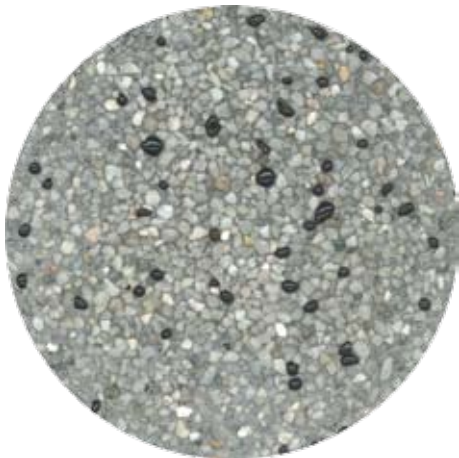

DESIGNER POOL COATINGS - PR 300

Noosa

Palm Beach

Black Point

Surfers

Bondi

Byron Bay

This is only a sample of the Designer Pool Coatings product range. Please contact your local distributor for further details.

IMPORTANT NOTICE: Sample colours may vary from the actual product.

Site conditions & surrounds may influence the colour achieved along with application and finishing techniques.