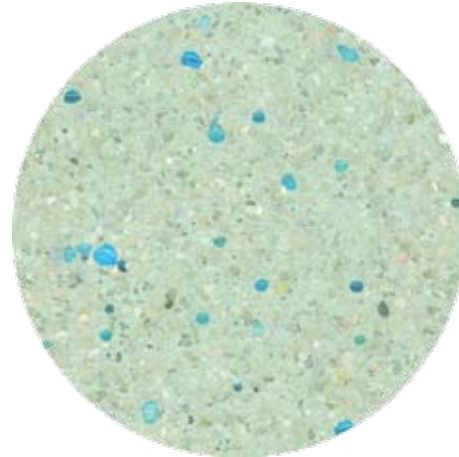

DESIGNER POOL COATINGS - PR 300

Noosa

Palm Beach

Black Point

Surfers

Bondi

Byron Bay

This is only a sample of the Designer Pool Coatings product range. Please contact your local distributor for further details.

IMPORTANT NOTICE: Sample colours may vary from the actual product.

Site conditions & surrounds may influence the colour achieved along with application and finishing techniques.