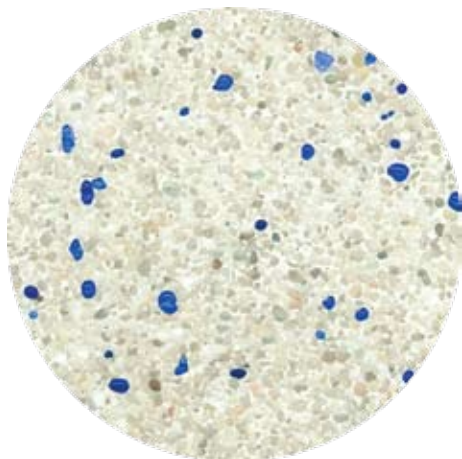

DESIGNER POOL COATINGS - PR 300

Noosa

Palm Beach

Black Point

Surfers

Bondi

Byron Bay

This is only a sample of the Designer Pool Coatings product range. Please contact your local distributor for further details.

IMPORTANT NOTICE: Sample colours may vary from the actual product.

Site conditions & surrounds may influence the colour achieved along with application and finishing techniques.