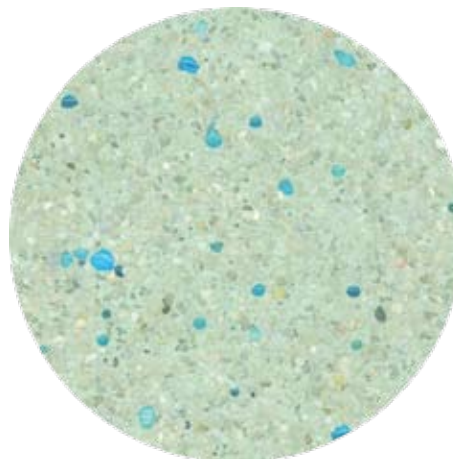

DESIGNER POOL COATINGS - PR 300

Noosa

Palm Beach

Black Point

Surfers

Bondi

Byron Bay

This is only a sample of the Designer Pool Coatings product range. Please contact your local distributor for further details.

IMPORTANT NOTICE: Sample colours may vary from the actual product.

Site conditions & surrounds may influence the colour achieved along with application and finishing techniques.