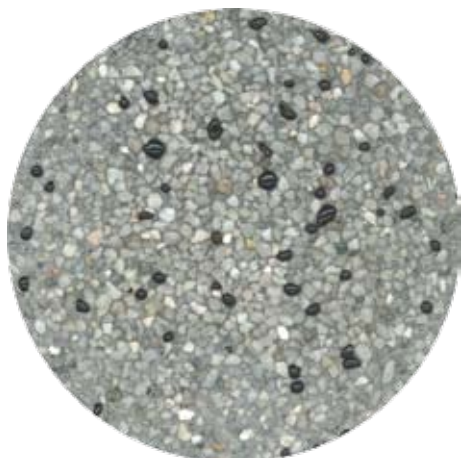

DESIGNER POOL COATINGS - PR 300

Noosa

Palm Beach

Black Point

Surfers

Bondi

Byron Bay

This is only a sample of the Designer Pool Coatings product range. Please contact your local distributor for further details.

IMPORTANT NOTICE: Sample colours may vary from the actual product.

Site conditions & surrounds may influence the colour achieved along with application and finishing techniques.