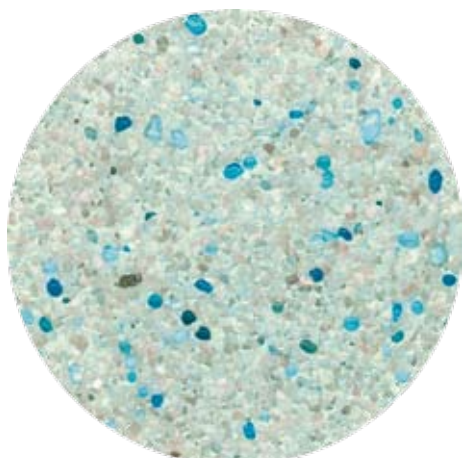

DESIGNER POOL COATINGS - PR 300

Noosa

Palm Beach

Black Point

Surfers

Bondi

Byron Bay

This is only a sample of the Designer Pool Coatings product range. Please contact your local distributor for further details.

IMPORTANT NOTICE: Sample colours may vary from the actual product.

Site conditions & surrounds may influence the colour achieved along with application and finishing techniques.