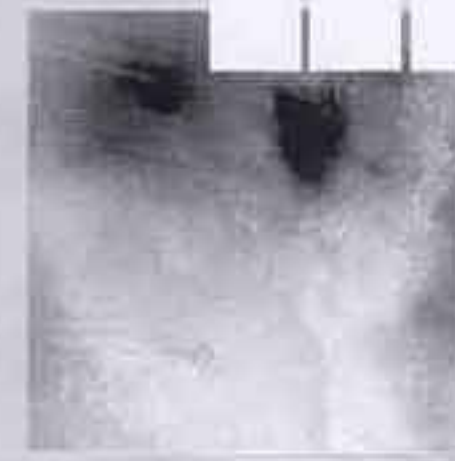

Fabulous floors and driveways

Decorative concrete stain from Designer Concrete Coatings is our latest product for homeowners, architects and specifiers seeking a truly unique look with colour, feature, and a variety of design options.